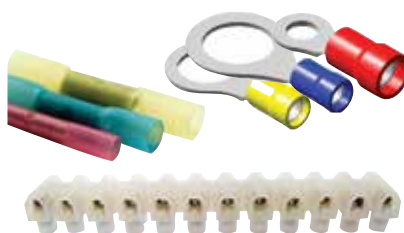

**PLUGS, SOCKETS & CONNECTORS**

**AUTOMOTIVE / STARTER CABLE**

Available in Reels & Retail Packs

**CABLE TIES & CABLE ACCESSORIES**

Available in sizes 2.5 - 12.4 (black, white, silver)

**NYLON CONDUIT / HEATSHRINK**

Available in sizes 10mm - 28.3mm Split & Unsplit

**WIRING ACCESSORIES**

Wiring Terminals, Connectors & Joiners

**FUSES / FUSE HOLDERS & RELAYS**

Standard, Mini & Maxi Blades Assorted Packs Available

**BOOSTER CABLE / GRIPS**