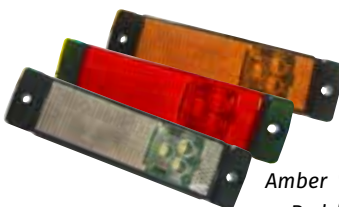

LED MARKER LAMPS

12/24V
ECE Approved
Rated IP67
130*32mm

Amber **CA 9310A**
Red **CA 9310R**
White **CA 9310W**